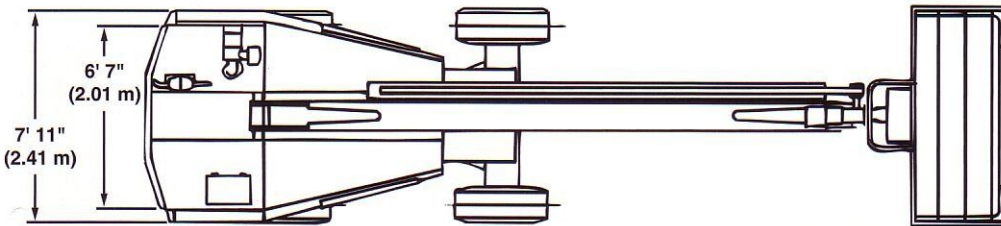

MZ66C/MZ76C

	MZ66C	MZ76C
A	8' 4" (2.54 m)	8' 6" (2.59 m)
B	3' 4" (1.02 m)	3' (0.91 m)
C	1' 1" (0.33 m)	1' 2" (0.36 m)
D	31' 2" (9.50 m)	34' 4" (10.46 m)
E	1' 2-1/2" (0.37 m)	1' 2-3/4" (0.38 m)