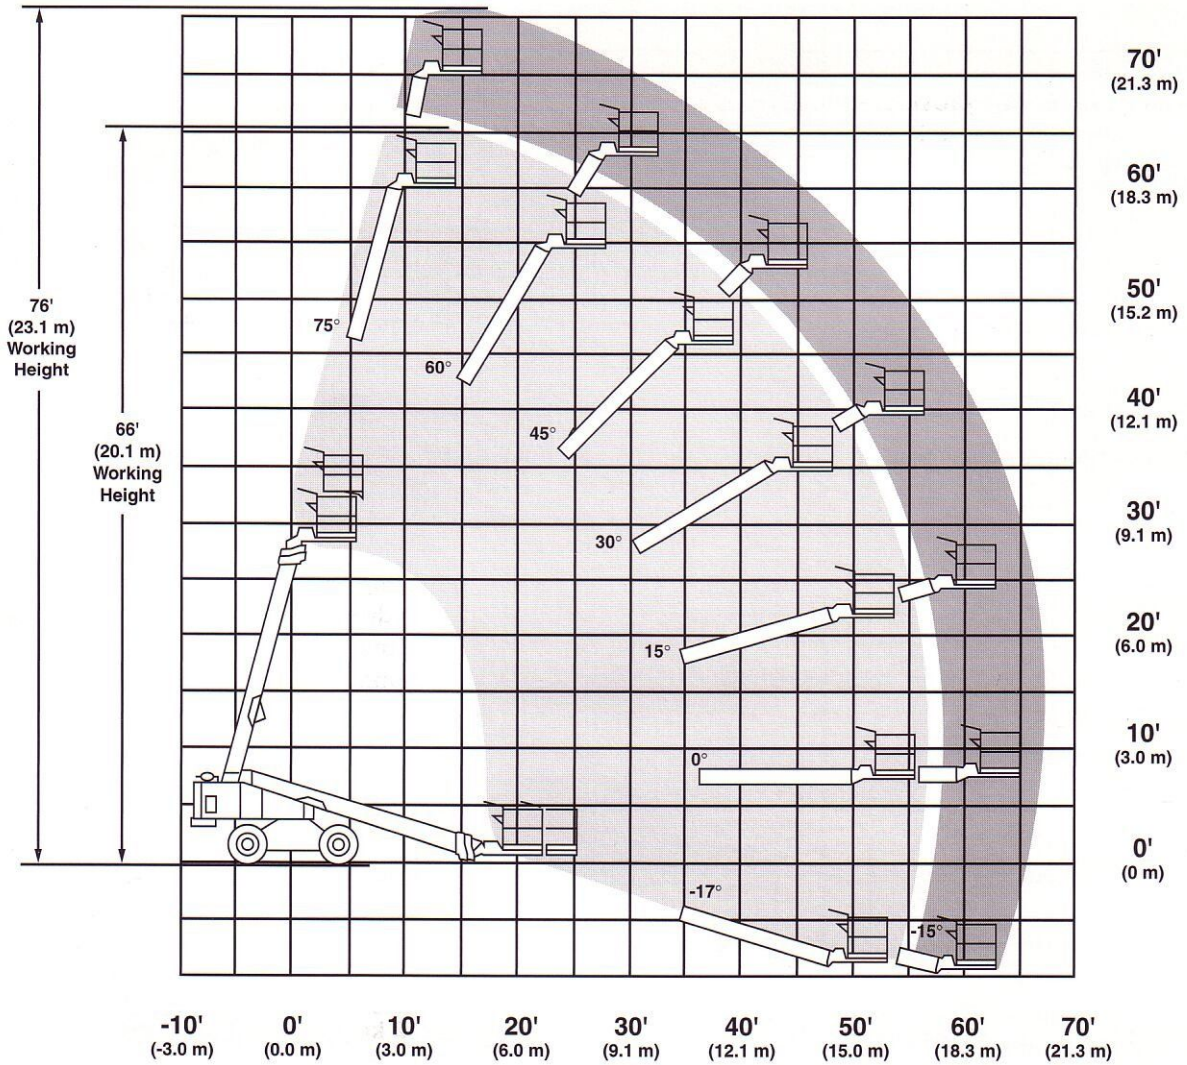

MZ66C/MZ76C

	MZ66C	MZ76C
A	8' 4" (2.54 m)	8' 6" (2.59 m)
B	3' 4" (1.02 m)	3' (0.91 m)
C	1' 1" (0.33 m)	1' 2" (0.36 m)
D	31' 2" (9.50 m)	34' 4" (10.46 m)
E	1' 2-1/2" (0.37 m)	1' 2-3/4" (0.38 m)