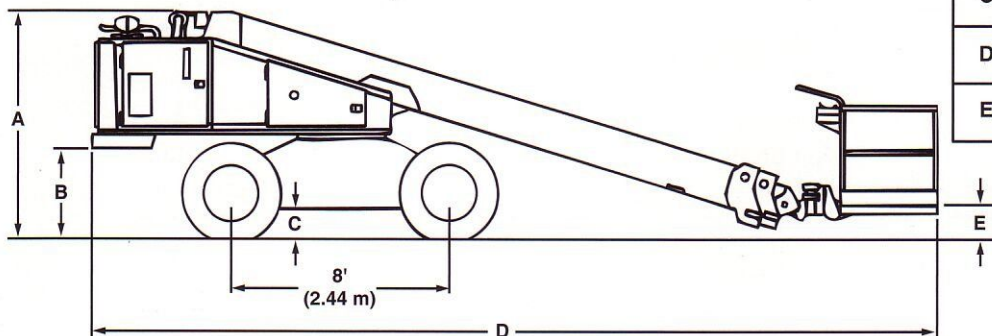

MZ66C/MZ76C

	MZ66C	MZ76C
A	8' 4" (2.54 m)	8' 6" (2.59 m)
B	3' 4" (1.02 m)	3' (0.91 m)
C	1' 1" (0.33 m)	1' 2" (0.36 m)
D	31' 2" (9.50 m)	34' 4" (10.46 m)
E	1' 2-1/2" (0.37 m)	1' 2-3/4" (0.38 m)